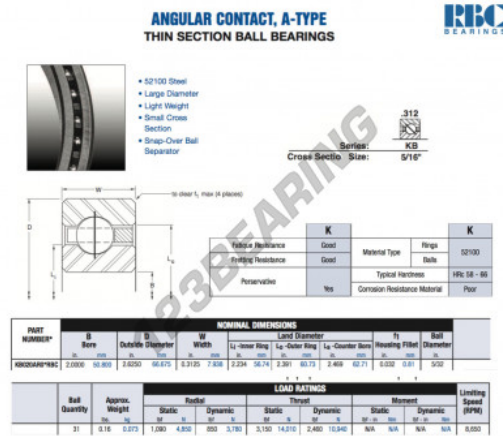

# Deep groove ball bearing single row KB020-AR0-RBC - KB020-AR0-RBC

<https://www.123bearing.com/bearing-housing/deep-groove-bearing/single-row/kb020-ar0-rbc>

## PRODUCT FEATURES

Brand	RBC
N° Ean13	3663952535142
Inside diameter	50.8 mm
Outside diameter	66.675 mm
Thickness	7.938 mm
Weight	73 g
Packaging	1

[contact@123bearing.com](mailto:contact@123bearing.com)