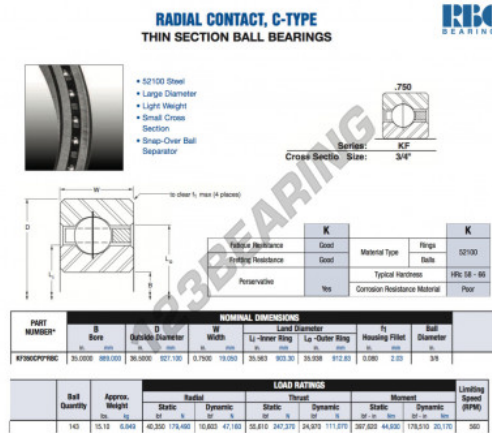

Deep groove ball bearing single row KF350-CP0-RBC - KF350-CP0-RBC

<https://www.123bearing.com/bearing-housing/deep-groove-bearing/single-row/kf350-cp0-rbc>

PRODUCT FEATURES

Brand	RBC
N° Ean13	3663952535067
Inside diameter	889 mm
Outside diameter	927.1 mm
Thickness	19.05 mm
Weight	6849 g
Packaging	1