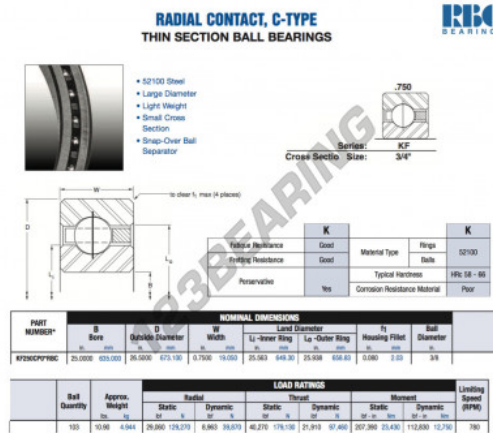

## Deep groove ball bearing single row KF250-CP0-RBC - KF250-CP0-RBC

<https://www.123bearing.com/bearing-housing/deep-groove-bearing/single-row/kf250-cp0-rbc>

### PRODUCT FEATURES

Brand	RBC
N° Ean13	3663952535005
Inside diameter	635 mm
Inside diameter	25" inch
Outside diameter	673.1 mm
Outside diameter	26 1/2" inch
Thickness	19.05 mm
Thickness	3/4" inch
Weight	4944 g
Packaging	1