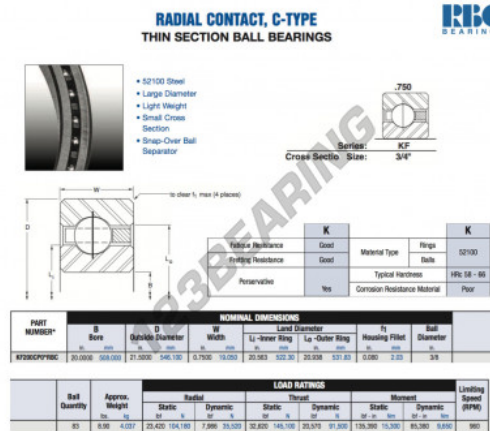

Deep groove ball bearing single row KF200-CP0-RBC - KF200-CP0-RBC

<https://www.123bearing.com/bearing-housing/deep-groove-bearing/single-row/kf200-cp0-rbc>

PRODUCT FEATURES

Brand	RBC
N° Ean13	3663952534961
Inside diameter	508 mm
Inside diameter	20" inch
Outside diameter	546.1 mm
Outside diameter	21 1/2" inch
Thickness	19.05 mm
Thickness	3/4" inch
Weight	4037 g
Packaging	1