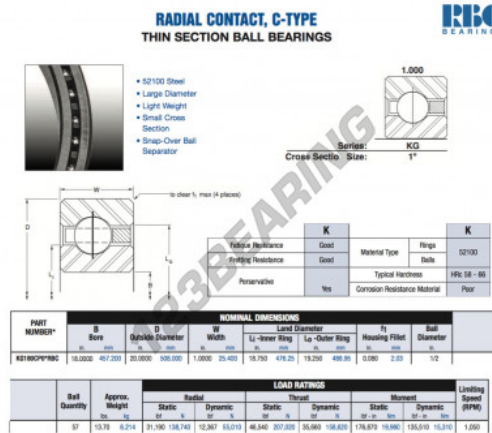

Deep groove ball bearing single row KG180-CP0-RBC - KG180-CP0-RBC

<https://www.123bearing.com/bearing-housing/deep-groove-bearing/single-row/kg180-cp0-rbc>

PRODUCT FEATURES

Brand	RBC
N° Ean13	3663952534923
Inside diameter	457.2 mm
Outside diameter	508 mm
Thickness	25.4 mm
Weight	6214 g
Packaging	-