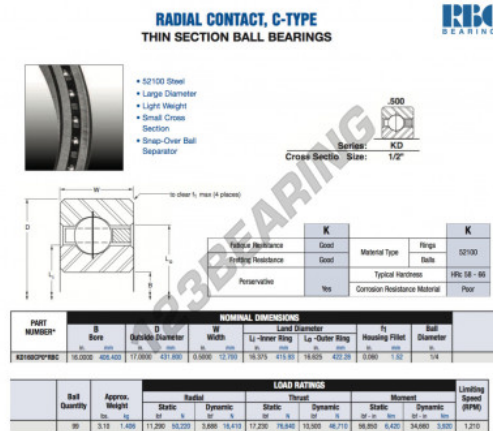

Deep groove ball bearing single row KD160-CP0-RBC - KD160-CP0-RBC

<https://www.123bearing.com/bearing-housing/deep-groove-bearing/single-row/kd160-cp0-rbc>

PRODUCT FEATURES

Brand	RBC
N° Ean13	3663952534855
Inside diameter	406.4 mm
Outside diameter	431.8 mm
Thickness	12.7 mm
Weight	1406 g
Packaging	1