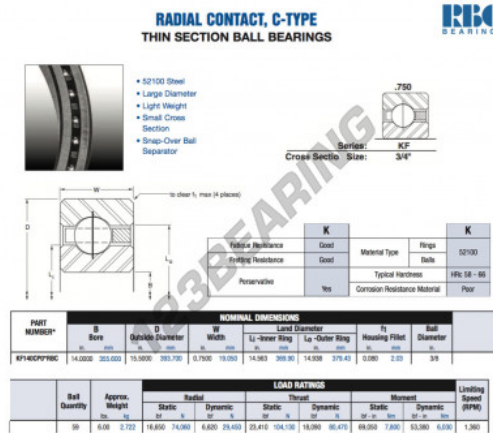

## Deep groove ball bearing single row KF140-CP0-RBC - KF140-CP0-RBC

<https://www.123bearing.com/bearing-housing/deep-groove-bearing/single-row/kf140-cp0-rbc>

### PRODUCT FEATURES

Brand	RBC
N° Ean13	3663952534817
Inside diameter	355.6 mm
Inside diameter	14" inch
Outside diameter	393.7 mm
Outside diameter	15 1/2" inch
Thickness	19.05 mm
Thickness	3/4" inch
Weight	2722 g
Packaging	1