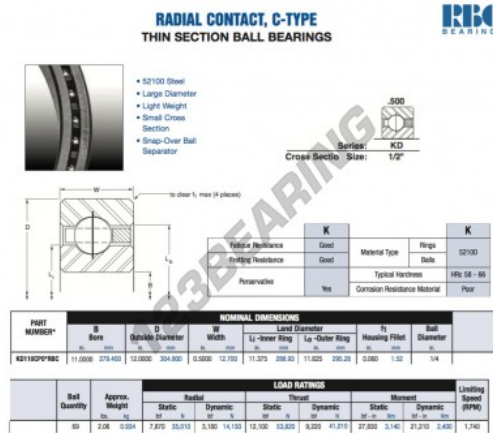

Deep groove ball bearing single row KD110-CP0-RBC - KD110-CP0-RBC

<https://www.123bearing.com/bearing-housing/deep-groove-bearing/single-row/kd110-cp0-rbc>

PRODUCT FEATURES

Brand	RBC
N° Ean13	3663952534688
Inside diameter	279.4 mm
Outside diameter	304.8 mm
Thickness	12.7 mm
Weight	934 g
Packaging	1