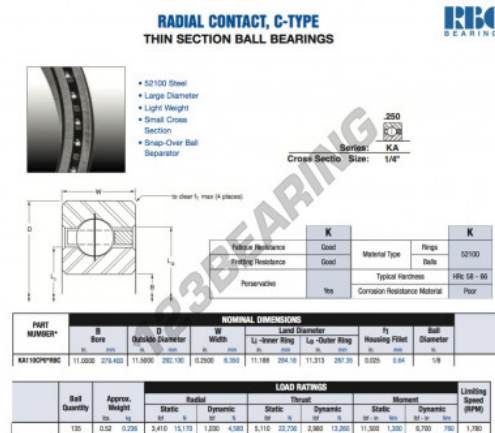

Deep groove ball bearing single row KA110-CP0-RBC - KA110-CP0-RBC

<https://www.123bearing.com/bearing-housing/deep-groove-bearing/single-row/ka110-cp0-rbc>

PRODUCT FEATURES

Brand	RBC
N° Ean13	3663952534657
Inside diameter	279.4 mm
Inside diameter	11" inch
Outside diameter	292.1 mm
Outside diameter	11 1/2" inch
Thickness	6.35 mm
Thickness	1/4" inch
Weight	236 g
Packaging	1