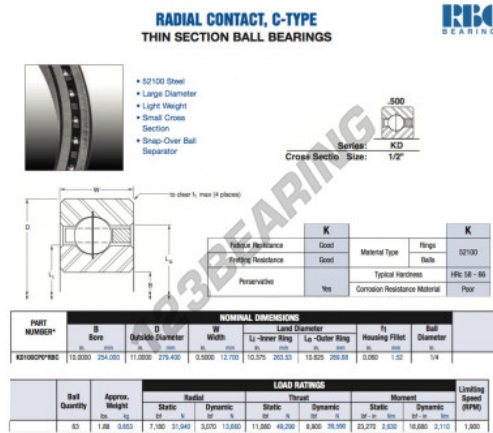

Deep groove ball bearing single row KD100-CP0-RBC - KD100-CP0-RBC

<https://www.123bearing.com/bearing-housing/deep-groove-bearing/single-row/kd100-cp0-rbc>

PRODUCT FEATURES

Brand	RBC
N° Ean13	3663952534626
Inside diameter	254 mm
Outside diameter	279.4 mm
Thickness	12.7 mm
Weight	853 g
Packaging	1