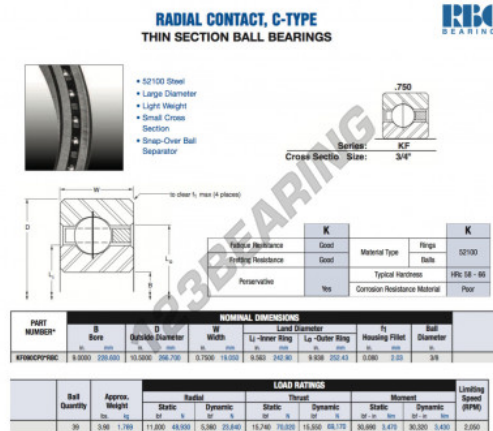

Deep groove ball bearing single row KF090-CP0-RBC - KF090-CP0-RBC

<https://www.123bearing.com/bearing-housing/deep-groove-bearing/single-row/kf090-cp0-rbc>

PRODUCT FEATURES

Brand	RBC
N° Ean13	3663952534572
Inside diameter	228.6 mm
Outside diameter	266.7 mm
Thickness	19.05 mm
Weight	1769 g
Packaging	1