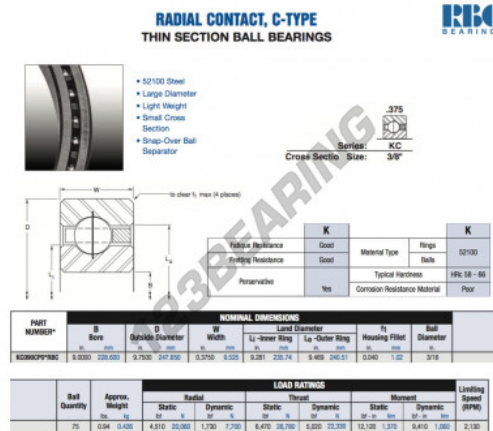

Deep groove ball bearing single row KC090-CP0-RBC - KC090-CP0-RBC

<https://www.123bearing.com/bearing-housing/deep-groove-bearing/single-row/kc090-cp0-rbc>

PRODUCT FEATURES

Brand	RBC
N° Ean13	3663952534558
Inside diameter	228.6 mm
Outside diameter	247.65 mm
Thickness	9.525 mm
Weight	426 g
Packaging	1