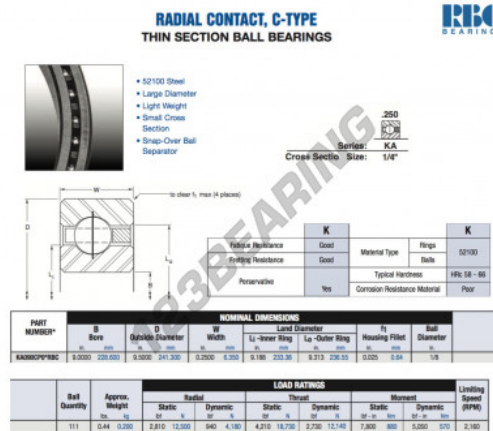

Deep groove ball bearing single row KA090-CP0-RBC - KA090-CP0-RBC

<https://www.123bearing.com/bearing-housing/deep-groove-bearing/single-row/ka090-cp0-rbc>

PRODUCT FEATURES

Brand	RBC
N° Ean13	3663952534534
Inside diameter	228.6 mm
Inside diameter	9" inch
Outside diameter	241.3 mm
Outside diameter	9 1/2" inch
Thickness	6.35 mm
Thickness	1/4" inch
Weight	200 g
Packaging	1