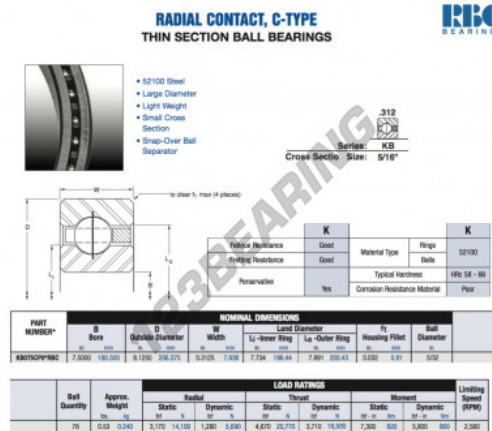

## Deep groove ball bearing single row KB075-CP0-RBC - KB075-CP0-RBC

<https://www.123bearing.com/bearing-housing/deep-groove-bearing/single-row/kb075-cp0-rbc>

### PRODUCT FEATURES

Brand	RBC
N° Ean13	3663952534404
Inside diameter	190.5 mm
Outside diameter	206.375 mm
Thickness	7.938 mm
Weight	240 g
Packaging	1

[contact@123bearing.com](mailto:contact@123bearing.com)