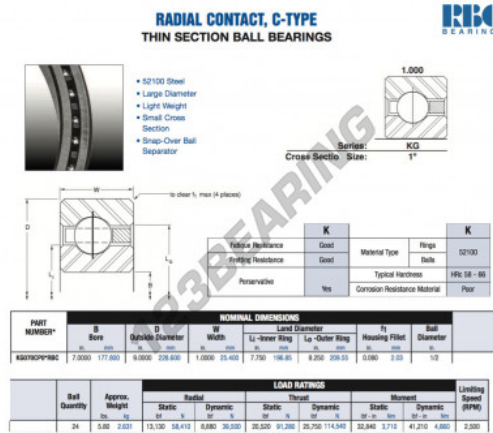

## Deep groove ball bearing single row KG070-CP0-RBC - KG070-CP0-RBC

<https://www.123bearing.com/bearing-housing/deep-groove-bearing/single-row/kg070-cp0-rbc>

## PRODUCT FEATURES

Brand	RBC
N° Ean13	3663952534381
Inside diameter	177.8 mm
Outside diameter	228.6 mm
Thickness	25.4 mm
Weight	2631 g
Packaging	1

[contact@123bearing.com](mailto:contact@123bearing.com)