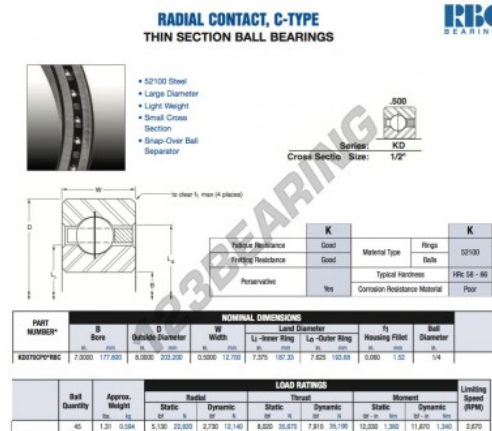

Deep groove ball bearing single row KD070-CP0-RBC - KD070-CP0-RBC

<https://www.123bearing.com/bearing-housing/deep-groove-bearing/single-row/kd070-cp0-rbc>

PRODUCT FEATURES

Brand	RBC
N° Ean13	3663952534367
Inside diameter	177.8 mm
Outside diameter	203.2 mm
Thickness	12.7 mm
Weight	594 g
Packaging	1