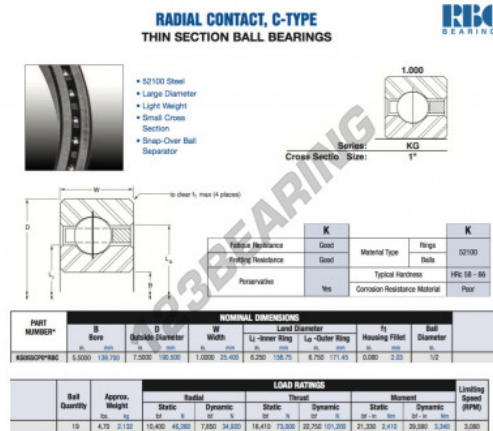

Deep groove ball bearing single row KG055-CP0-RBC - KG055-CP0-RBC

<https://www.123bearing.com/bearing-housing/deep-groove-bearing/single-row/kg055-cp0-rbc>

PRODUCT FEATURES

Brand	RBC
N° Ean13	3663952534213
Inside diameter	139.7 mm
Outside diameter	190.5 mm
Thickness	25.4 mm
Weight	2132 g
Packaging	1