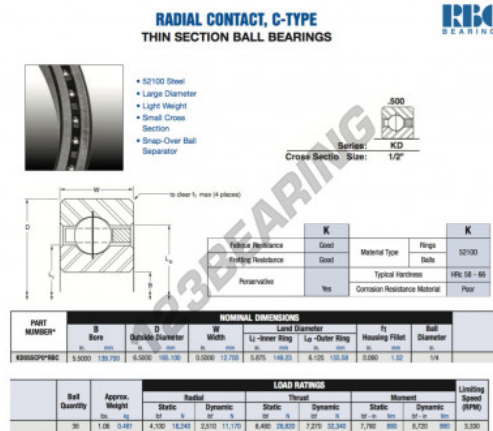

Deep groove ball bearing single row KD055-CP0-RBC - KD055-CP0-RBC

<https://www.123bearing.com/bearing-housing/deep-groove-bearing/single-row/kd055-cp0-rbc>

PRODUCT FEATURES

Brand	RBC
N° Ean13	3663952534190
Inside diameter	139.7 mm
Outside diameter	165.1 mm
Thickness	12.7 mm
Weight	481 g
Packaging	1