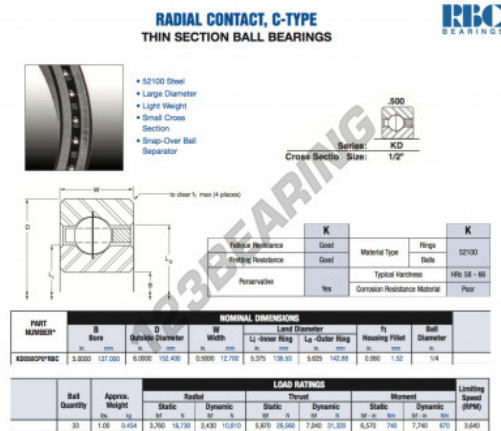

Deep groove ball bearing single row KD050-CP0-RBC - KD050-CP0-RBC

<https://www.123bearing.com/bearing-housing/deep-groove-bearing/single-row/kd050-cp0-rbc>

PRODUCT FEATURES

Brand	RBC
N° Ean13	3663952534138
Inside diameter	127 mm
Outside diameter	152.4 mm
Thickness	12.7 mm
Weight	454 g
Packaging	1