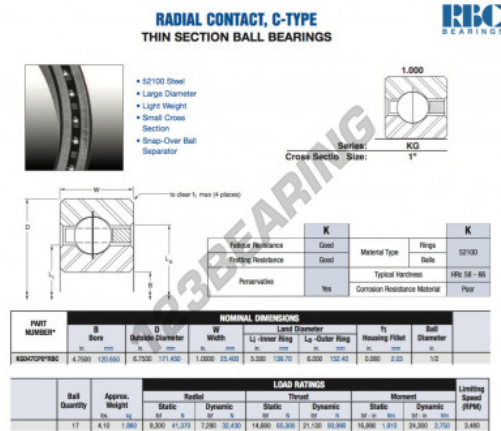

Deep groove ball bearing single row KG047-CP0-RBC - KG047-CP0-RBC

<https://www.123bearing.com/bearing-housing/deep-groove-bearing/single-row/kg047-cp0-rbc>

PRODUCT FEATURES

Brand	RBC
N° Ean13	3663952534091
Inside diameter	120.65 mm
Outside diameter	171.45 mm
Thickness	25.4 mm
Weight	1860 g
Packaging	1