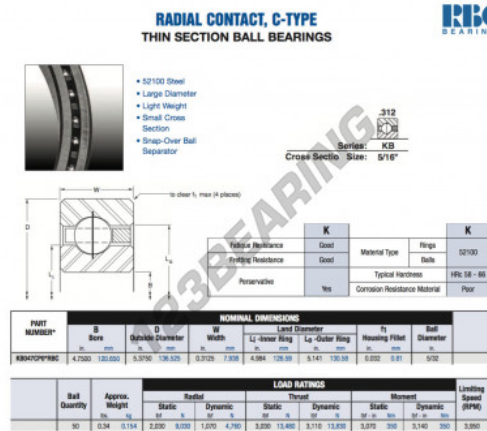

Deep groove ball bearing single row KB047-CP0-RBC - KB047-CP0-RBC

<https://www.123bearing.com/bearing-housing/deep-groove-bearing/single-row/kb047-cp0-rbc>

PRODUCT FEATURES

Brand	RBC
N° Ean13	3663952534053
Inside diameter	120.65 mm
Inside diameter	4 3/4" inch
Outside diameter	136.525 mm
Outside diameter	5 3/8" inch
Thickness	7.938 mm
Thickness	5/16" inch
Weight	154 g
Packaging	1