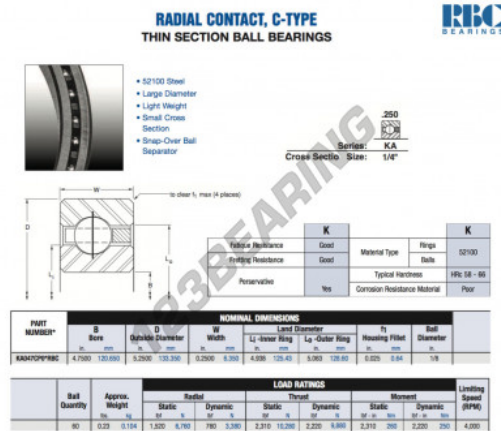

Deep groove ball bearing single row KA047-CP0-RBC - KA047-CP0-RBC

<https://www.123bearing.com/bearing-housing/deep-groove-bearing/single-row/ka047-cp0-rbc>

PRODUCT FEATURES

Brand	RBC
N° Ean13	3663952534046
Inside diameter	120.65 mm
Outside diameter	133.35 mm
Thickness	6.35 mm
Weight	104 g
Packaging	1