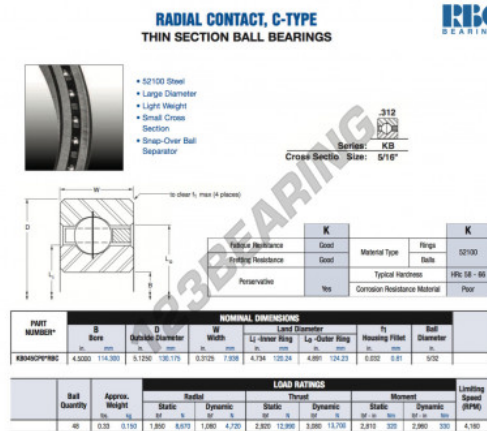

Deep groove ball bearing single row KB045-CP0-RBC - KB045-CP0-RBC

<https://www.123bearing.com/bearing-housing/deep-groove-bearing/single-row/kb045-cp0-rbc>

PRODUCT FEATURES

Brand	RBC
N° Ean13	3663952533995
Inside diameter	114.3 mm
Inside diameter	4 1/2" inch
Outside diameter	130.175 mm
Outside diameter	5 1/8" inch
Thickness	7.938 mm
Thickness	5/16" inch
Weight	150 g
Packaging	1