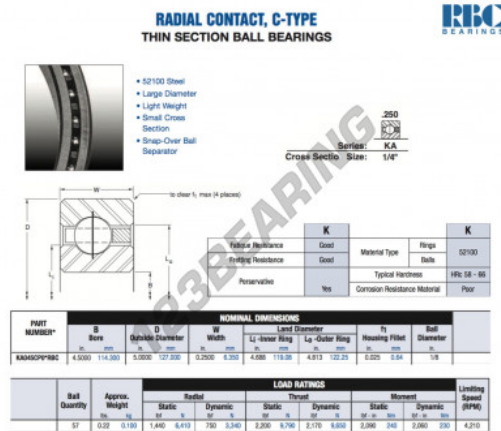

## Deep groove ball bearing single row KA045-CP0-RBC - KA045-CP0-RBC

<https://www.123bearing.com/bearing-housing/deep-groove-bearing/single-row/ka045-cp0-rbc>

### PRODUCT FEATURES

Brand	RBC
N° Ean13	3663952533988
Inside diameter	114.3 mm
Outside diameter	127 mm
Thickness	6.35 mm
Weight	100 g
Packaging	-

[contact@123bearing.com](mailto:contact@123bearing.com)

(646) 712 9672