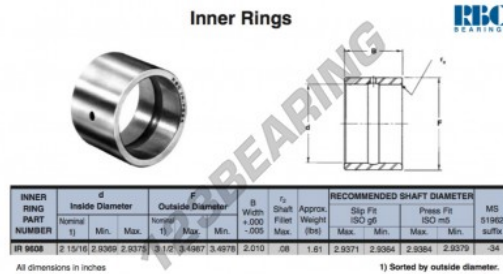

## Inner ring IR9608-RBC - IR9608-RBC

<https://www.123bearing.com/bearing-housing/needle-roller-bearing/inner-ring/ir9608-rbc>

### PRODUCT FEATURES

Brand	RBC
N° Ean13	3663952533117
Inside diameter	74.613 mm
Outside diameter	88.9 mm
Thickness	51.054 mm
Type	IR
Weight	730 g
Packaging	1

[contact@123bearing.com](mailto:contact@123bearing.com)