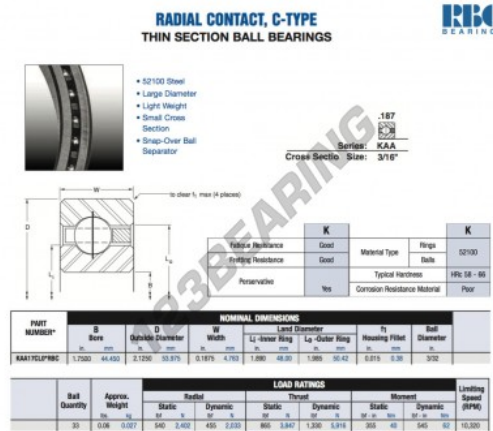

Deep groove ball bearing single row KAA17-CLO-RBC - KAA17-CLO-RBC

<https://www.123bearing.com/bearing-housing/deep-groove-bearing/single-row/kaa17-cl0-rbc>

PRODUCT FEATURES

Brand	RBC
N° Ean13	3616060507082
Inside diameter	44.45 mm
Inside diameter	1 3/4" inch
Outside diameter	53.975 mm
Outside diameter	2 1/8" inch
Thickness	4.763 mm
Thickness	3/16" inch
Weight	27 g
Packaging	1