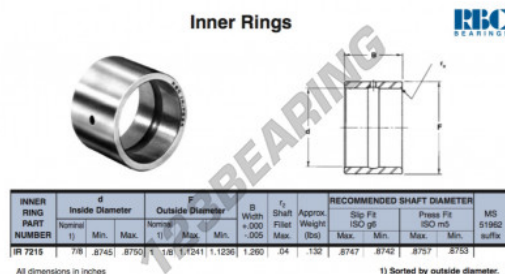

## Inner ring IR7215-RBC - IR7215-RBC

<https://www.123bearing.com/bearing-housing/needle-roller-bearing/inner-ring/ir7215-rbc>

### PRODUCT FEATURES

Brand	RBC
N° Ean13	3663952532189
Inside diameter	22.225 mm
Outside diameter	28.575 mm
Thickness	32.004 mm
Type	IR
Weight	60 g
Packaging	1

[contact@123bearing.com](mailto:contact@123bearing.com)