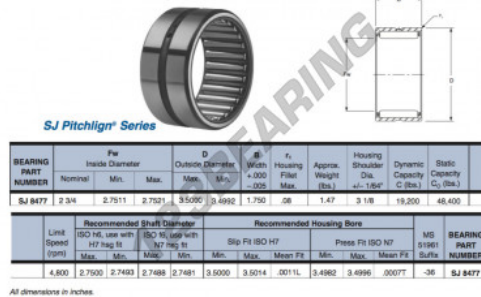

## Drawn cup roller bearing SJ8477-RBC - SJ8477-RBC

<https://www.123bearing.com/bearing-housing/needle-roller-bearing/drawn-cup/sj8477-rbc>

Precision Ground Heavy Duty Needle Roller Bearings **RBC**

## PRODUCT FEATURES

Brand	RBC
N° Ean13	3663952531922
Inside diameter	69.85 mm
Outside diameter	88.9 mm
Thickness	44.45 mm
Weight	666 g
Packaging	1

[contact@123bearing.com](mailto:contact@123bearing.com)