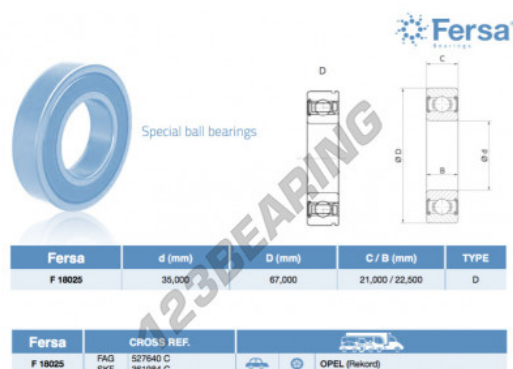

Deep groove ball bearing single row F18025-ASFERSA - F18025-ASFERSA

<https://www.123bearing.com/bearing-housing/deep-groove-bearing/single-row/f18025-asfersa>

PRODUCT FEATURES

Brand	ASFERSA
N° Ean13	3663952525068
Inside diameter	35 mm
Outside diameter	67 mm
Thickness	21 mm
Packaging	1