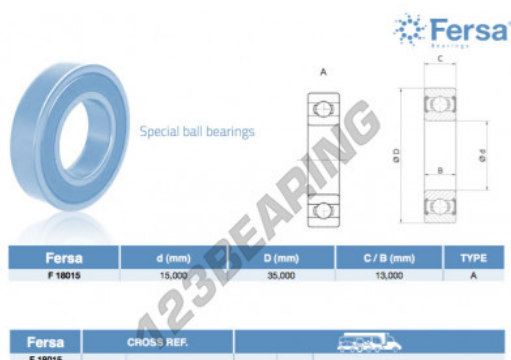

Deep groove ball bearing single row F18015-ASFERSA - F18015-ASFERSA

<https://www.123bearing.com/bearing-housing/deep-groove-bearing/single-row/f18015-asfersa>

PRODUCT FEATURES

Brand	ASFERSA
N° Ean13	3663952524771
Inside diameter	15 mm
Outside diameter	35 mm
Thickness	13 mm
Packaging	1