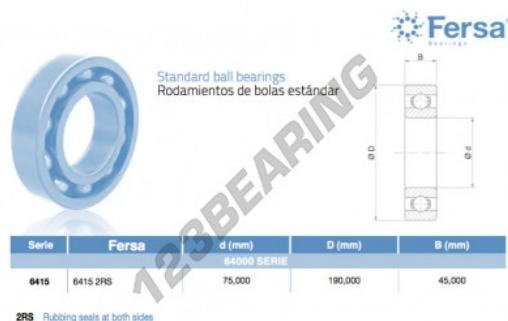

Deep groove ball bearing single row 6415-2RS-ASFERSA - 6415-2RS-ASFERSA

<https://www.123bearing.com/bearing-housing/deep-groove-bearing/single-row/6415-2rs-asfersa>

PRODUCT FEATURES

Brand	ASFERSA
N° Ean13	3616060472328
Inside diameter	75 mm
Sealing	Seal on both sides
Outside diameter	190 mm
Thickness	45 mm
Packaging	1