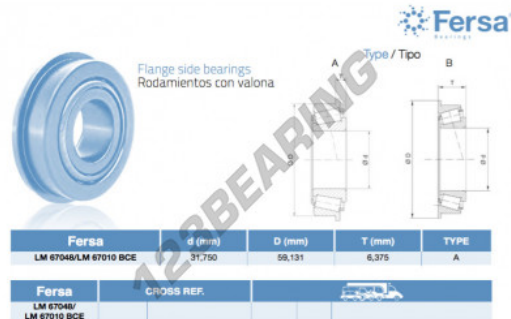

Tapered roller bearing LM67048-LM67010BCE-ASFERSA - LM67048-LM67010BCE-ASFERSA

<https://www.123bearing.com/bearing-housing/roller-bearing/tapered/lm67048-lm67010bce-asfersa>

PRODUCT FEATURES

| | |
|------------------|---------------|
| Brand | ASFERSA |
| N° Ean13 | 3663952523873 |
| Inside diameter | 31.75 mm |
| Outside diameter | 59.131 mm |
| Thickness | 6.375 mm |
| Packaging | 1 |