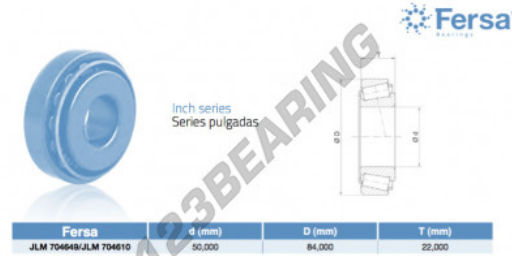

## Tapered roller bearing

# JLM704649-JLM704610-ASFERSA - JLM704649-JLM704610-ASFERSA

<https://www.123bearing.com/bearing-housing/roller-bearing/tapered/jlm704649-jlm704610-asfersa>

## PRODUCT FEATURES

Brand	ASFERSA
N° Ean13	3663952522159
Inside diameter	50 mm
Outside diameter	84 mm
Thickness	22 mm
Packaging	1

[contact@123bearing.com](mailto:contact@123bearing.com)

(646) 712 9672

CRT4 de Lesquin 60 Rue Du Haut De Sainghin 59273 Fretin FRANCE