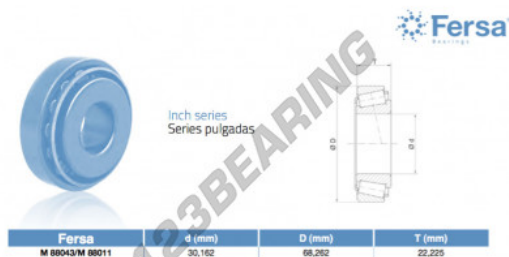

## Tapered roller bearing M88043-M88011-ASFERSA - M88043-M88011-ASFERSA

<https://www.123bearing.com/bearing-housing/roller-bearing/tapered/m88043-m88011-asfersa>

### PRODUCT FEATURES

Brand	ASFERSA
N° Ean13	3663952521558
Inside diameter	30.162 mm
Outside diameter	68.262 mm
Thickness	22.225 mm
Packaging	1

[contact@123bearing.com](mailto:contact@123bearing.com)

(646) 712 9672