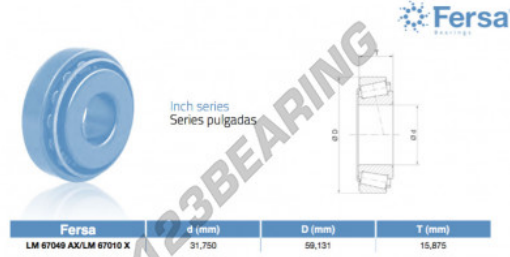

Tapered roller bearing LM67049AX-LM67010X-ASFERSA - LM67049AX-LM67010X-ASFERSA

<https://www.123bearing.com/bearing-housing/roller-bearing/tapered/lm67049ax-lm67010x-asfersa>

PRODUCT FEATURES

Brand	ASFERSA
N° Ean13	3663952521282
Inside diameter	31.75 mm
Outside diameter	59.131 mm
Thickness	15.875 mm
Packaging	1