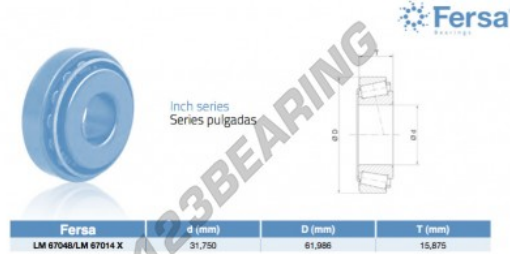

Tapered roller bearing LM67048-LM67014X-ASFERSA - LM67048-LM67014X-ASFERSA

<https://www.123bearing.com/bearing-housing/roller-bearing/tapered/lm67048-lm67014x-asfersa>

PRODUCT FEATURES

Brand	ASFERSA
N° Ean13	3663952521237
Inside diameter	31.75 mm
Outside diameter	61.986 mm
Thickness	15.875 mm
Packaging	-