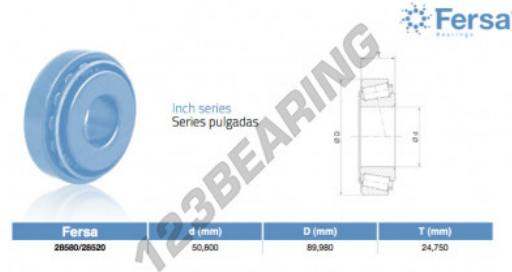

Tapered roller bearing
28580-28520-ASFERSA - 28580-28520-ASFERSA

<https://www.123bearing.com/bearing-housing/roller-bearing/tapered/28580-28520-asfersa>

PRODUCT FEATURES

Brand	ASFERSA
N° Ean13	3663952520414
Inside diameter	50.8 mm
Inside diameter	2" inch
Outside diameter	89.98 mm
Outside diameter	3.543" inch
Thickness	24.75 mm
Thickness	0.974" inch
Packaging	1