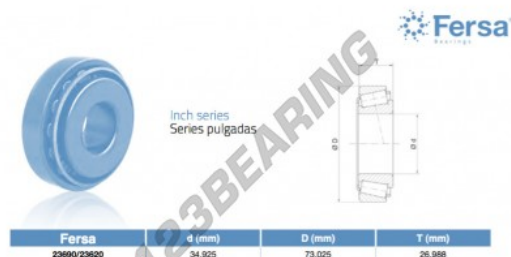

Tapered roller bearing 23690-23620-ASFERSA - 23690-23620-ASFERSA

<https://www.123bearing.com/bearing-housing/roller-bearing/tapered/23690-23620-asfersa>

PRODUCT FEATURES

Brand	ASFERSA
N° Ean13	3663952520018
Inside diameter	34.925 mm
Outside diameter	73.025 mm
Thickness	26.988 mm
Weight	527 g
Packaging	-
Standard	-