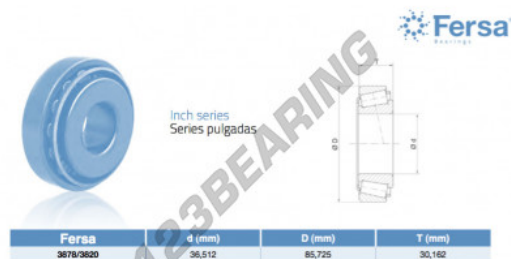

Tapered roller bearing 3878-3820-ASFERSA - 3878-3820-ASFERSA

<https://www.123bearing.com/bearing-housing/roller-bearing/tapered/3878-3820-asfersa>

PRODUCT FEATURES

| | |
|------------------|---------------|
| Brand | ASFERSA |
| N° Ean13 | 3663952518770 |
| Inside diameter | 36.512 mm |
| Outside diameter | 85.725 mm |
| Thickness | 30.162 mm |
| Weight | 892 g |
| Packaging | 1 |
| Standard | No standard |