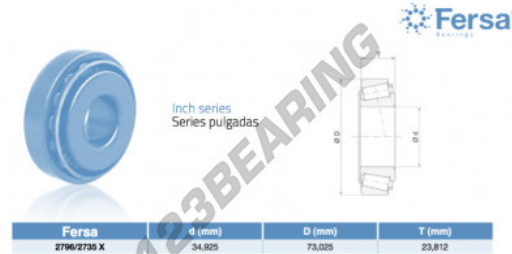

Tapered roller bearing 2796-2735X-ASFERSA - 2796-2735X-ASFERSA

<https://www.123bearing.com/bearing-housing/roller-bearing/tapered/2796-2735x-asfersa>

PRODUCT FEATURES

Brand	ASFERSA
N° Ean13	3663952518527
Inside diameter	34.925 mm
Inside diameter	1 3/8" inch
Outside diameter	73.025 mm
Outside diameter	2 7/8" inch
Thickness	23.812 mm
Thickness	15/16" inch
Packaging	1