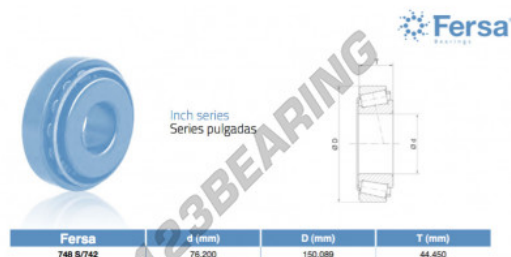

Tapered roller bearing 748S-742-ASFERSA - 748S-742-ASFERSA

<https://www.123bearing.com/bearing-housing/roller-bearing/tapered/748s-742-asfersa>

PRODUCT FEATURES

Brand	ASFERSA
N° Ean13	3663952518268
Inside diameter	76.2 mm
Outside diameter	150.089 mm
Thickness	44.45 mm
Packaging	1