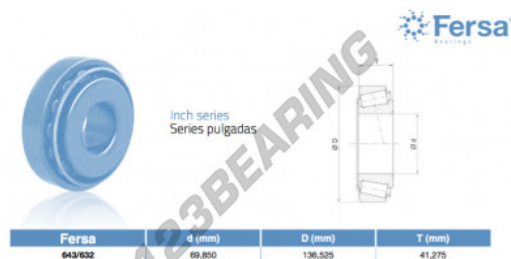

Tapered roller bearing 643-632-ASFERSA - 643-632-ASFERSA

<https://www.123bearing.com/bearing-housing/roller-bearing/tapered/643-632-asfersa>

PRODUCT FEATURES

Brand	ASFERSA
N° Ean13	3663952518169
Inside diameter	69.85 mm
Outside diameter	136.525 mm
Thickness	41.275 mm
Packaging	1