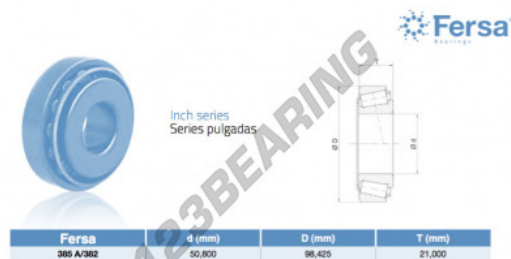

Tapered roller bearing 385A-382-ASFERSA - 385A-382-ASFERSA

<https://www.123bearing.com/bearing-housing/roller-bearing/tapered/385a-382-asfersa>

PRODUCT FEATURES

Brand	ASFERSA
N° Ean13	3616060472014
Inside diameter	50.8 mm
Outside diameter	98.425 mm
Thickness	21 mm
Packaging	1