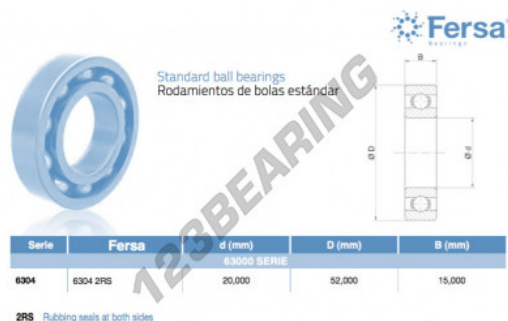

## Deep groove ball bearing single row 6304-2RS-ASFERSA - 6304-2RS-ASFERSA

<https://www.123bearing.com/bearing-housing/deep-groove-bearing/single-row/6304-2rs-asfersa>

### PRODUCT FEATURES

Brand	ASFERSA
N° Ean13	3616060470539
Inside diameter	20 mm
Sealing	Seal on both sides
Outside diameter	52 mm
Thickness	15 mm
Packaging	1

[contact@123bearing.com](mailto:contact@123bearing.com)