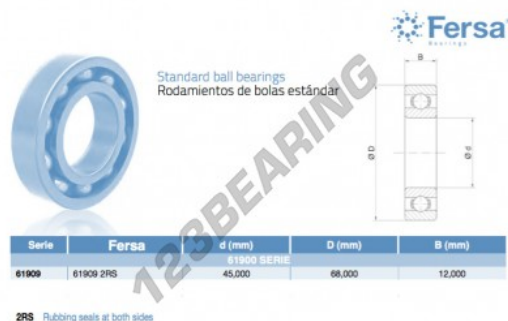

Deep groove ball bearing single row 61909-2RS-ASFERSA - 61909-2RS-ASFERSA

<https://www.123bearing.com/bearing-housing/deep-groove-bearing/single-row/61909-2rs-asfersa>

PRODUCT FEATURES

Brand	ASFERSA
N° Ean13	3616060469274
Inside diameter	45 mm
Sealing	Seal on both sides
Outside diameter	68 mm
Thickness	12 mm
Packaging	1