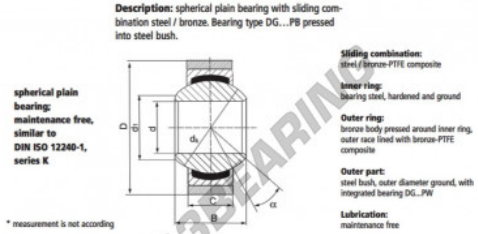

## GEEW Rod end S30-PW-DURBAL - DS30-PW-DURBAL

<https://www.123bearing.com/bearing-housing/rod-end/geew/ds30-pw-durbal>

### S30-PW

order number	measurement [mm]			
type	D	B	C	d <sub>1</sub>
S 30 PW	30	37	25,00	34,8

type	D	d <sub>1</sub>	α [°]	load rating C <sub>0</sub> [N]	weight [kg]
S 30 PW	66*	50,8	15	318	0,610

## PRODUCT FEATURES

Brand	DURBAL
N° Ean13	3663952510880
Inside diameter	30 mm
Outside diameter	66 mm
Thickness	25 mm
Type	GEEW
Weight	610 g
Lubrication	without
Packaging	1

[contact@123bearing.com](mailto:contact@123bearing.com)  
 (646) 712 9672  
 CRT4 de Lesquin 60 Rue Du Haut De Sainghin 59273 Fretin FRANCE