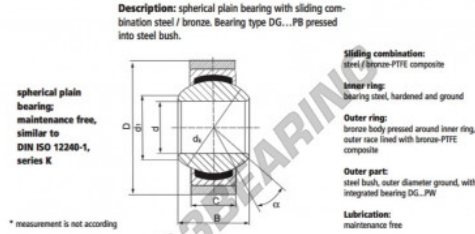

## GEEW Rod end S22-PW-DURBAL - DS22-PW-DURBAL

<https://www.123bearing.com/bearing-housing/rod-end/geew/ds22-pw-durbal>

### S22-PW

order number	measurement [mm]			
type	D	B	C	d <sub>1</sub>
S 22 PW	22	28	20,00	25,8

type	D	d <sub>1</sub>	α [°]	load rating C <sub>0</sub> [N]	weight [kg]
S 22 PW	50*	38,1	15	191	0,280

## PRODUCT FEATURES

Brand	DURBAL
N° Ean13	3663952510842
Inside diameter	22 mm
Outside diameter	50 mm
Thickness	20 mm
Type	GEEW
Weight	280 g
Lubrication	without
Packaging	1

[contact@123bearing.com](mailto:contact@123bearing.com)