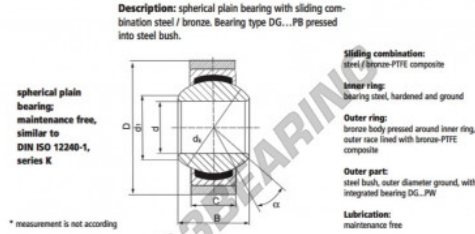

GEEW Rod end S20-PW-DURBAL - S20-PW-DURBAL

<https://www.123bearing.com/bearing-housing/rod-end/geew/s20-pw-durbal>

S20-PW

order number	measurement [mm]			
type	D	B	C	d ₁
S 20 PW	20	25	18,00	24,3

type	D	measurement [mm]	α [°]	load rating C ₀ [kN]	weight [kg]
S 20 PW	46°	34,9	15	157	0,230

PRODUCT FEATURES

Brand	DURBAL
N° Ean13	3663952510835
Inside diameter	20 mm
Outside diameter	46 mm
Thickness	18 mm
Type	GEEW
Weight	230 g
Lubrication	without
Packaging	1

contact@123bearing.com

(646) 712 9672