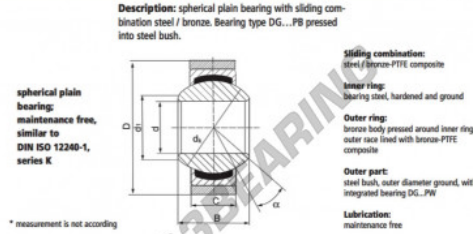

## GEEW Rod end S18-PW-DURBAL - S18-PW-DURBAL

<https://www.123bearing.com/bearing-housing/rod-end/geew/s18-pw-durbal>

### S18-PW

order number	measurement [mm]			
type	D	B	C	d <sub>1</sub>
S 18 PW	18	23	16,50	21,8

type	D	d <sub>1</sub>	α [°]	load rating C <sub>0</sub> [N]	weight [kg]
S 18 PW	42*	31,7	15	131	0,170

## PRODUCT FEATURES

Brand	DURBAL
N° Ean13	3663952510804
Inside diameter	18 mm
Outside diameter	42 mm
Thickness	16.5 mm
Type	GEEW
Weight	170 g
Lubrication	without
Packaging	1

[contact@123bearing.com](mailto:contact@123bearing.com)