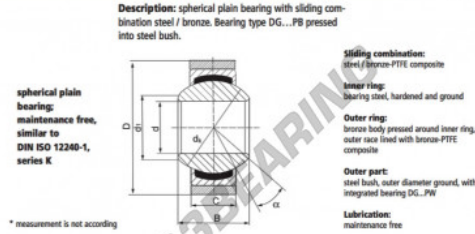

## GEEW Rod end S16-PW-DURBAL - S16-PW-DURBAL

<https://www.123bearing.com/bearing-housing/rod-end/geew/s16-pw-durbal>

### S16-PW

order number	measurement [mm]			
type	D	B	C	d <sub>1</sub>
S 16 PW	16	21	15,00	19,3

type	D	d <sub>1</sub>	α [°]	load rating C <sub>0</sub> [N]	weight [kg]
S 16 PW	38*	28,5	15	107	0,130

## PRODUCT FEATURES

Brand	DURBAL
N° Ean13	3663952510798
Inside diameter	16 mm
Outside diameter	38 mm
Thickness	15 mm
Type	GEEW
Weight	130 g
Lubrication	without
Packaging	1

[contact@123bearing.com](mailto:contact@123bearing.com)